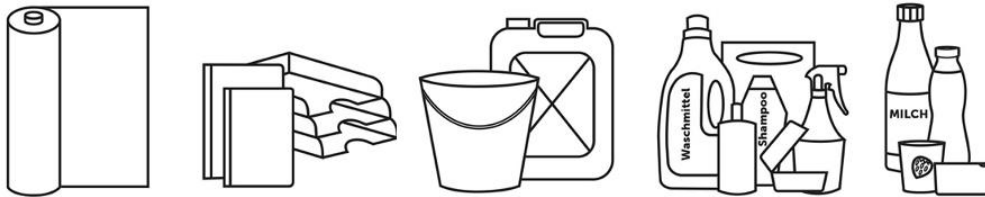

Plastics collection point at Irchel

The Facility Management Irchel Campus (Betriebsdienst Irchel) provides a collection point for plastics. Old products such as plastic containers, plastic packaging, plastic bottles and films of all kinds can be handed in at the collection point. PET drinking bottles must still be disposed via PET recycling.

Time slot: Monday to Friday (daily)
10.45–11.15 am

Collection point: Disposal Center Facility Management Irchel Campus Y31-D-50

What can be handed in at the collection point of the Facility Management Irchel Campus?

Please note!

- Pipette boxes from laboratories: The Irchel Shop is still the drop-off point for these boxes.
- Collected material should be washed out
- Extremely dirty/half full packaging will not be accepted
- Combinations of different types of plastic and other recyclables such as paper, aluminum or glass: please dispose the individual components separately if possible.